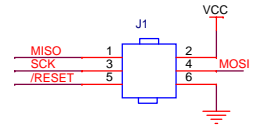

ISP Download

Title		<Title>
Size	Document Number	Rev
A3	<Doc>	<Rev Code>
Date:	Monday, October 10, 2016	Sheet 1 of 5

POWER
DC12~24V TO 5V / 3A

Title		<Title>	
Size	Document Number	Rev	
A3	<Doc>	<Rev Code>	
Date:	Monday, October 10, 2016	Sheet	2 of 5

24V INPUT(Photo Coupler)

Title		<Title>
Size	Document Number	Rev
A3	<Doc>	<Rev Code>
Date:	Monday, October 10, 2016	Sheet 3 of 5

Title		
<Title>		
Size	Document Number	Rev
A	<Doc>	<RevCode>
Date:	Monday, October 10, 2016	Sheet 4 of 5