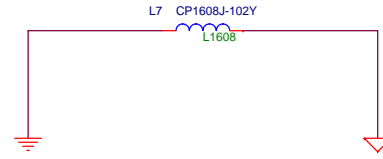

ADIN : 0~20mA