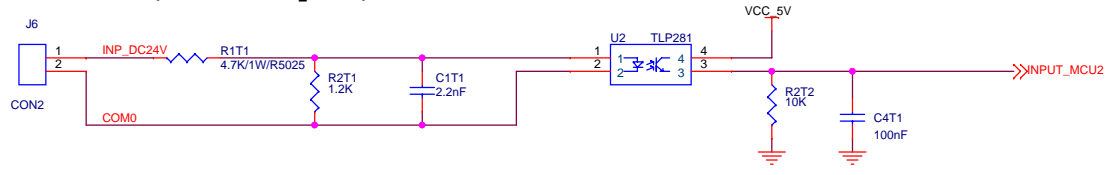

ISP Download

Title		<Title>
Size	Document Number	Rev
A3	<Doc>	<Rev Code>
Date:	Monday, October 10, 2016	Sheet 1 of 5

POWER
DC12~24V TO 5V / 3A

Title		<Title>	
Size	Document Number	Rev	
A3	<Doc>	<Rev Code>	
Date:	Monday, October 10, 2016	Sheet	2 of 5

24V INPUT(Photo Coupler)

Title		<Title>
Size	Document Number	Rev
A3	<Doc>	<Rev Code>
Date:	Monday, October 10, 2016	Sheet 3 of 5

Title		
<Title>		
Size	Document Number	Rev
A	<Doc>	<RevCode>
Date:	Monday, October 10, 2016	Sheet 4 of 5