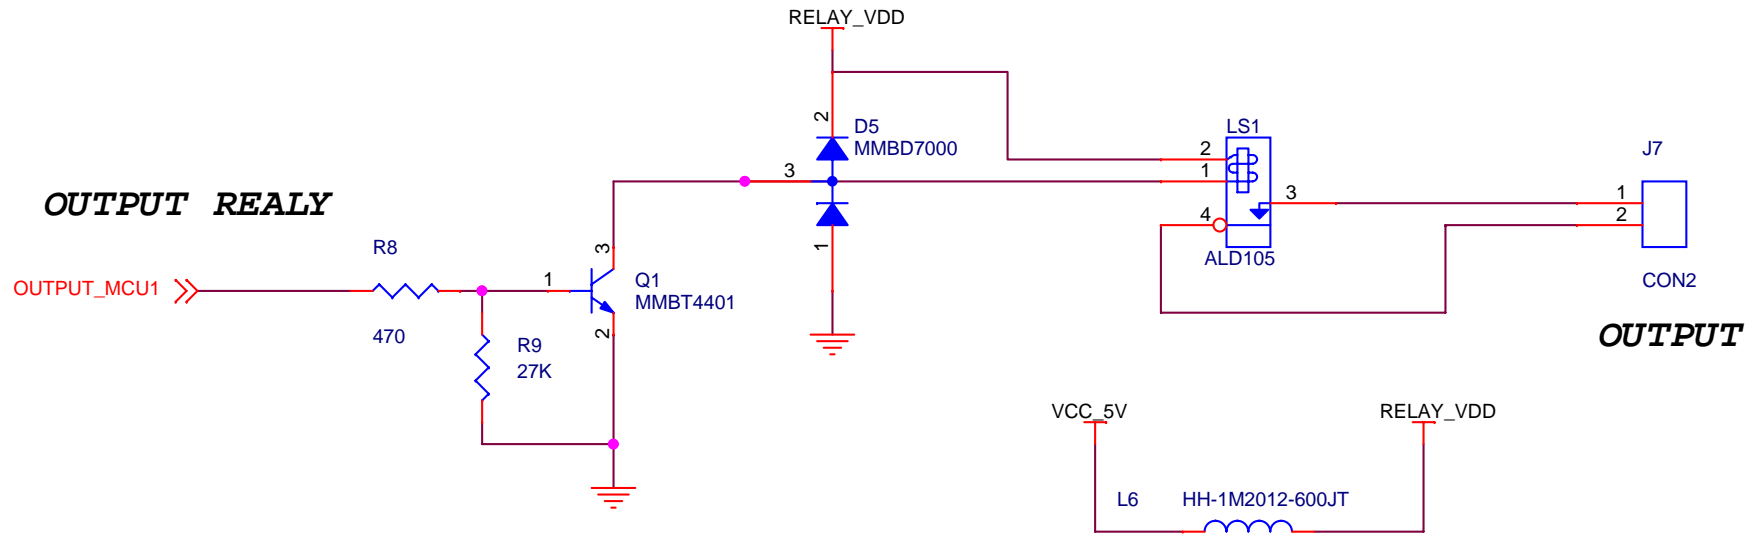

ISP Download

Title		<Title>
Size	Document Number	Rev
A3	<Doc>	<Rev Code>
Date:	Monday, October 10, 2016	Sheet 1 of 5

POWER
DC12~24V TO 5V / 3A

Title		<Title>	
Size	Document Number	Rev	
A3	<Doc>	<Rev Code>	
Date:	Monday, October 10, 2016	Sheet	2 of 5

24V INPUT(Photo Coupler)

Title		<Title>
Size	Document Number	Rev
A3	<Doc>	<Rev Code>
Date:	Monday, October 10, 2016	Sheet 3 of 5

Title		
<Title>		
Size	Document Number	Rev
A	<Doc>	<RevCode>
Date:	Monday, October 10, 2016	Sheet 4 of 5

ADIN : 0~20mA

ADIN : DC 0~10V

ADIN : DC 0~5V

Title		<Title>	
Size	Document Number	Rev	
A3	<Doc>	<Rev Code>	
Date:	Monday, October 10, 2016	Sheet	5 of 5