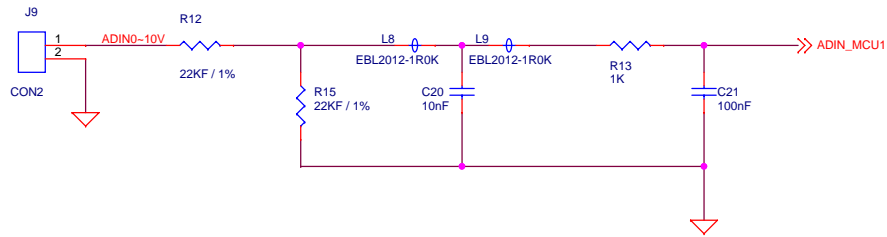

ISP Download

Title		<Title>
Size	Document Number	Rev
A3	<Doc>	<Rev Code>
Date:	Monday, October 10, 2016	Sheet 1 of 5

POWER
DC12~24V TO 5V / 3A

Title		<Title>	
Size	Document Number	Rev	
A3	<Doc>	<Rev Code>	
Date:	Monday, October 10, 2016	Sheet	2 of 5

24V INPUT(Photo Coupler)

Title		<Title>
Size	Document Number	Rev
A3	<Doc>	<Rev Code>
Date:	Monday, October 10, 2016	Sheet 3 of 5

Title		
<Title>		
Size	Document Number	Rev
A	<Doc>	<RevCode>
Date:	Monday, October 10, 2016	Sheet 4 of 5

ADIN : 0~20mA

ADIN : DC 0~10V

ADIN : DC 0~5V

Title		<Title>	
Size	Document Number	Rev	
A3	<Doc>	<Rev Code>	
Date:	Monday, October 10, 2016	Sheet	5 of 5