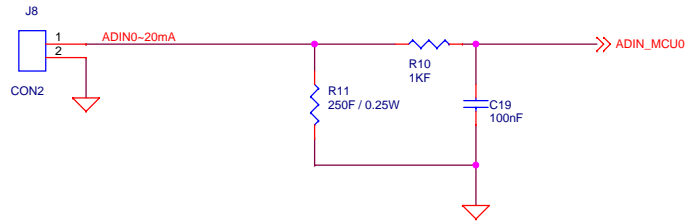

ISP Download

Title		<Title>
Size	Document Number	Rev
A3	<Doc>	<Rev Code>
Date:	Monday, October 10, 2016	Sheet 1 of 5

POWER
DC12~24V TO 5V / 3A

Title		<Title>	
Size	Document Number	Rev	
A3	<Doc>	<Rev Code>	
Date:	Monday, October 10, 2016	Sheet	2 of 5

24V INPUT(Photo Coupler)

Title		<Title>
Size	Document Number	Rev
A3	<Doc>	<Rev Code>
Date:	Monday, October 10, 2016	Sheet 3 of 5

Title		
<Title>		
Size	Document Number	Rev
A	<Doc>	<RevCode>
Date:	Monday, October 10, 2016	Sheet 4 of 5

ADIN : 0~20mA

ADIN : DC 0~10V

ADIN : DC 0~5V

Title		<Title>	
Size	Document Number	Rev	
A3	<Doc>	<Rev Code>	
Date:	Monday, October 10, 2016	Sheet	5 of 5