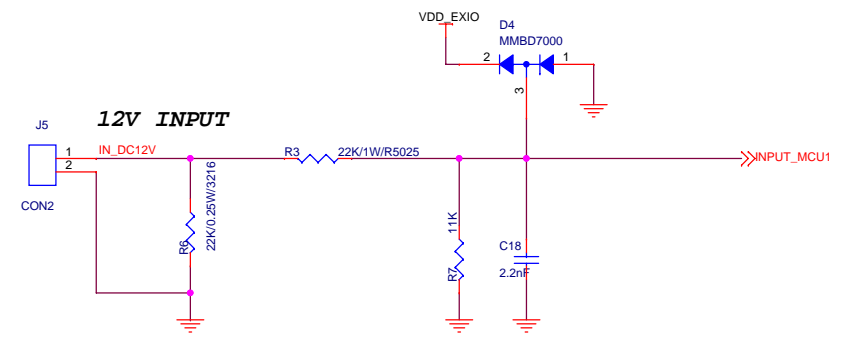

ISP Download

Title		<Title>
Size	Document Number	Rev
A3	<Doc>	<Rev Code>
Date:	Monday, October 10, 2016	Sheet 1 of 5

POWER
DC12~24V TO 5V / 3A

Title		<Title>	
Size	Document Number	Rev	
A3	<Doc>	<Rev Code>	
Date:	Monday, October 10, 2016	Sheet	2 of 5

24V INPUT(Photo Coupler)

Title		<Title>
Size	Document Number	Rev
A3	<Doc>	<Rev Code>
Date:	Monday, October 10, 2016	Sheet 3 of 5

Title		
<Title>		
Size	Document Number	Rev
A	<Doc>	<RevCode>
Date:	Monday, October 10, 2016	Sheet 4 of 5

ADIN : 0~20mA

ADIN : DC 0~10V

ADIN : DC 0~5V

Title		<Title>	
Size	Document Number	Rev	
A3	<Doc>	<Rev Code>	
Date:	Monday, October 10, 2016	Sheet	5 of 5