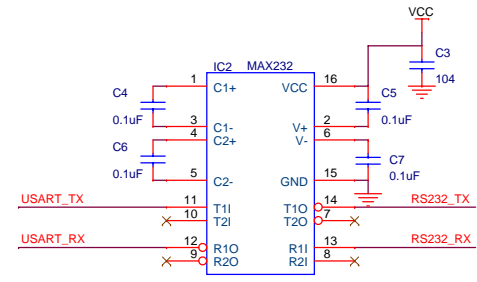

ISP Download

Title		<Title>
Size	Document Number	Rev
A3	<Doc>	<Rev Code>
Date:	Monday, October 10, 2016	Sheet 1 of 5

POWER
DC12~24V TO 5V / 3A

Title		<Title>	
Size	Document Number	Rev	
A3	<Doc>	<Rev Code>	
Date:	Monday, October 10, 2016	Sheet	2 of 5

24V INPUT(Photo Coupler)

Title		<Title>
Size	Document Number	Rev
A3	<Doc>	<Rev Code>
Date:	Monday, October 10, 2016	Sheet 3 of 5

Title		
<Title>		
Size	Document Number	Rev
A	<Doc>	<RevCode>
Date:	Monday, October 10, 2016	Sheet 4 of 5