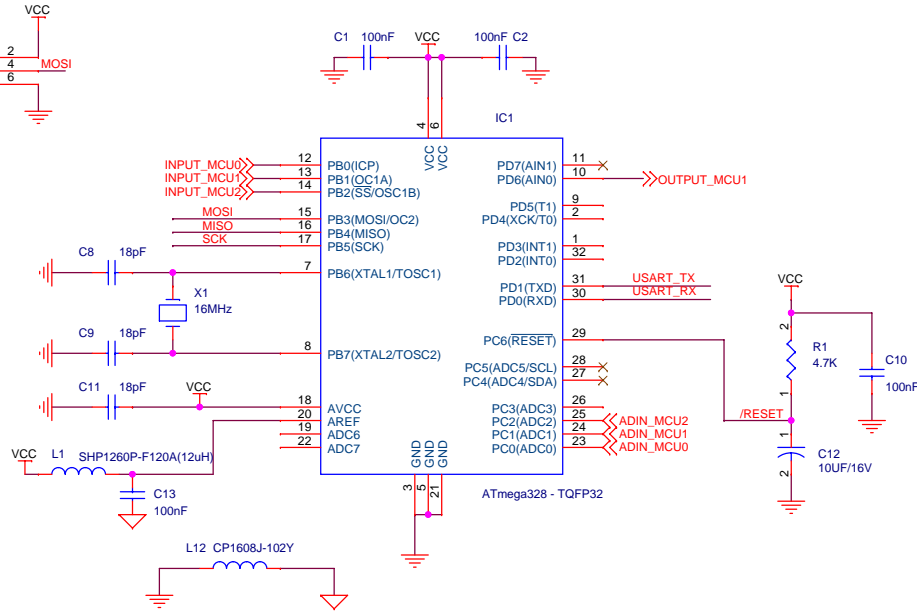

ISP Download

Title		<Title>
Size	Document Number	Rev
A3	<Doc>	<Rev Code>
Date:	Monday, October 10, 2016	Sheet 1 of 5

POWER
DC12~24V TO 5V / 3A

Title		<Title>	
Size	Document Number	Rev	
A3	<Doc>	<Rev Code>	
Date:	Monday, October 10, 2016	Sheet	2 of 5

24V INPUT(Photo Coupler)

Title		<Title>
Size	Document Number	Rev
A3	<Doc>	<Rev Code>
Date:	Monday, October 10, 2016	Sheet 3 of 5

Title		
<Title>		
Size	Document Number	Rev
A	<Doc>	<RevCode>
Date:	Monday, October 10, 2016	Sheet 4 of 5

ADIN : 0~20mA

ADIN : DC 0~10V

ADIN : DC 0~5V

Title		<Title>	
Size	Document Number	Rev	
A3	<Doc>	<Rev Code>	
Date:	Monday, October 10, 2016	Sheet	5 of 5