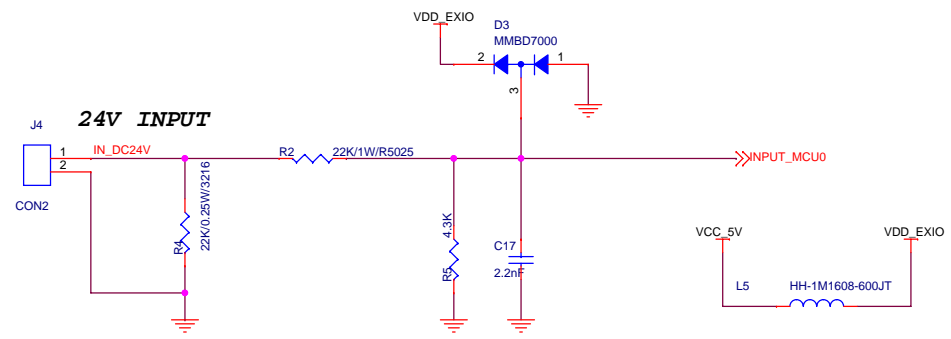

ISP Download

Title		<Title>
Size	Document Number	Rev
A3	<Doc>	<Rev Code>
Date:	Monday, October 10, 2016	Sheet 1 of 5

POWER
DC12~24V TO 5V / 3A

Title		<Title>	
Size	Document Number	Rev	
A3	<Doc>	<Rev Code>	
Date:	Monday, October 10, 2016	Sheet	2 of 5

24V INPUT(Photo Coupler)

Title		<Title>
Size	Document Number	Rev
A3	<Doc>	<Rev Code>
Date:	Monday, October 10, 2016	Sheet 3 of 5

Title		
<Title>		
Size	Document Number	Rev
A	<Doc>	<RevCode>
Date:	Monday, October 10, 2016	Sheet 4 of 5

ADIN : 0~20mA

ADIN : DC 0~10V

ADIN : DC 0~5V

Title		<Title>	
Size	Document Number	Rev	
A3	<Doc>	<Rev Code>	
Date:	Monday, October 10, 2016	Sheet	5 of 5