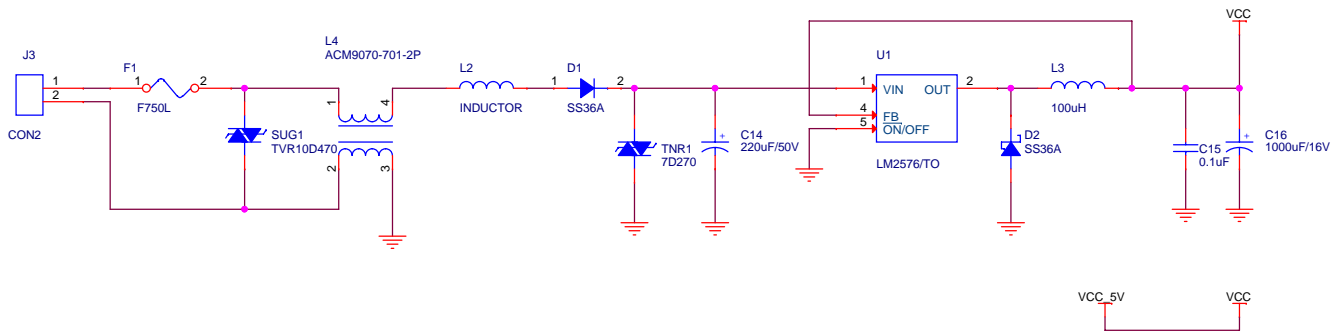

ISP Download

Title		<Title>
Size	Document Number	Rev
A3	<Doc>	<Rev Code>
Date:	Monday, October 10, 2016	Sheet 1 of 5

POWER
DC12~24V TO 5V / 3A

Title		<Title>	
Size	Document Number	Rev	
A3	<Doc>	<Rev Code>	
Date:	Monday, October 10, 2016	Sheet	2 of 5

24V INPUT(Photo Coupler)

Title		<Title>
Size	Document Number	Rev
A3	<Doc>	<Rev Code>
Date:	Monday, October 10, 2016	Sheet 3 of 5

Title		
<Title>		
Size	Document Number	Rev
A	<Doc>	<RevCode>
Date:	Monday, October 10, 2016	Sheet 4 of 5

ADIN : 0~20mA

ADIN : DC 0~10V

ADIN : DC 0~5V

Title		<Title>	
Size	Document Number	Rev	
A3	<Doc>	<Rev Code>	
Date:	Monday, October 10, 2016	Sheet	5 of 5