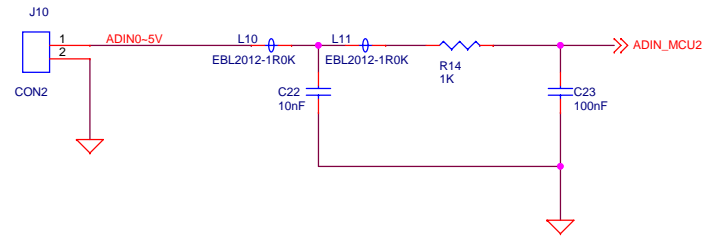

ISP Download

Title		<Title>
Size	Document Number	Rev
A3	<Doc>	<Rev Code>
Date:	Monday, October 10, 2016	Sheet 1 of 5

POWER
DC12~24V TO 5V / 3A

Title		<Title>	
Size	Document Number	Rev	
A3	<Doc>	<Rev Code>	
Date:	Monday, October 10, 2016	Sheet	2 of 5

24V INPUT(Photo Coupler)

Title		<Title>
Size	Document Number	Rev
A3	<Doc>	<Rev Code>
Date:	Monday, October 10, 2016	Sheet 3 of 5

Title		
<Title>		
Size	Document Number	Rev
A	<Doc>	<RevCode>
Date:	Monday, October 10, 2016	Sheet 4 of 5

ADIN : 0~20mA

ADIN : DC 0~10V

ADIN : DC 0~5V

Title		<Title>	
Size	Document Number	Rev	
A3	<Doc>	<Rev Code>	
Date:	Monday, October 10, 2016	Sheet	5 of 5