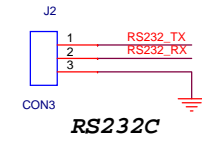

ISP Download

Title		<Title>
Size	Document Number	Rev
A3	<Doc>	<Rev Code>
Date:	Monday, October 10, 2016	Sheet 1 of 5

POWER
DC12~24V TO 5V / 3A

Title		<Title>	
Size	Document Number	Rev	
A3	<Doc>	<Rev Code>	
Date:	Monday, October 10, 2016	Sheet	2 of 5

24V INPUT(Photo Coupler)

Title		<Title>
Size	Document Number	Rev
A3	<Doc>	<Rev Code>
Date:	Monday, October 10, 2016	Sheet 3 of 5

Title		
<Title>		
Size	Document Number	Rev
A	<Doc>	<RevCode>
Date:	Monday, October 10, 2016	Sheet 4 of 5